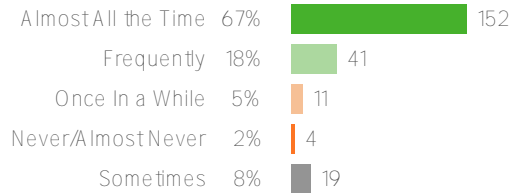

Favorable: **82%**

Q.2: I believe I have a family member or other adult outside of school who supports me.