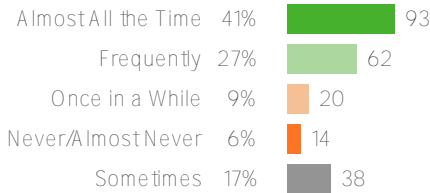

Supportive Relationships

Your average

88%

229 responses

District average: **85%** Washington Elementary School District

How did people respond?

Q.1: I believe I have a teacher or other adult from school who supports me.